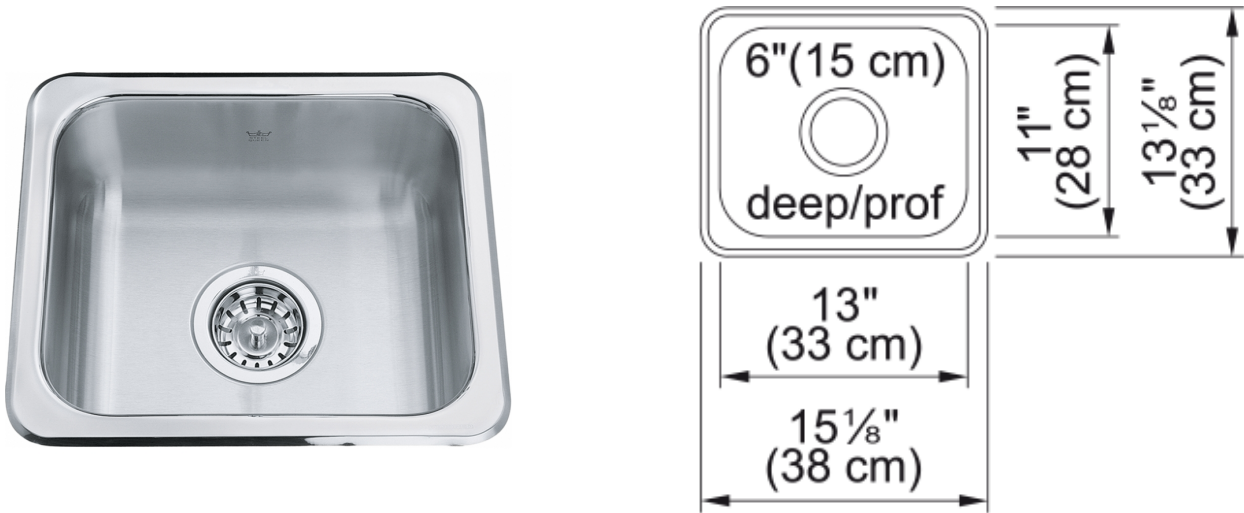

Steel Queen Drop In Sink - QS1315-6N | 113.0620.192

Technical Data

Aspect

Sink type	Sink
Type of material	Stainless steel
Number of bowls	1
Color	Steel
Surface finish	Silk

Product Dimensions

Exterior size: right to left	14.961
Exterior size: front to back	12.992
Large bowl size: right to left	12.992
Large bowl size: front to back	11.024
Large bowl: depth	5.906

Installation

Minimum cabinet size	18"
----------------------	-----

Product specifications

Installation type	Topmount / drop in
Drain hole	3 1/2"
Position of drainer	No drainer

Product identification

Product brand	Neutral
Collection	Steel Queen